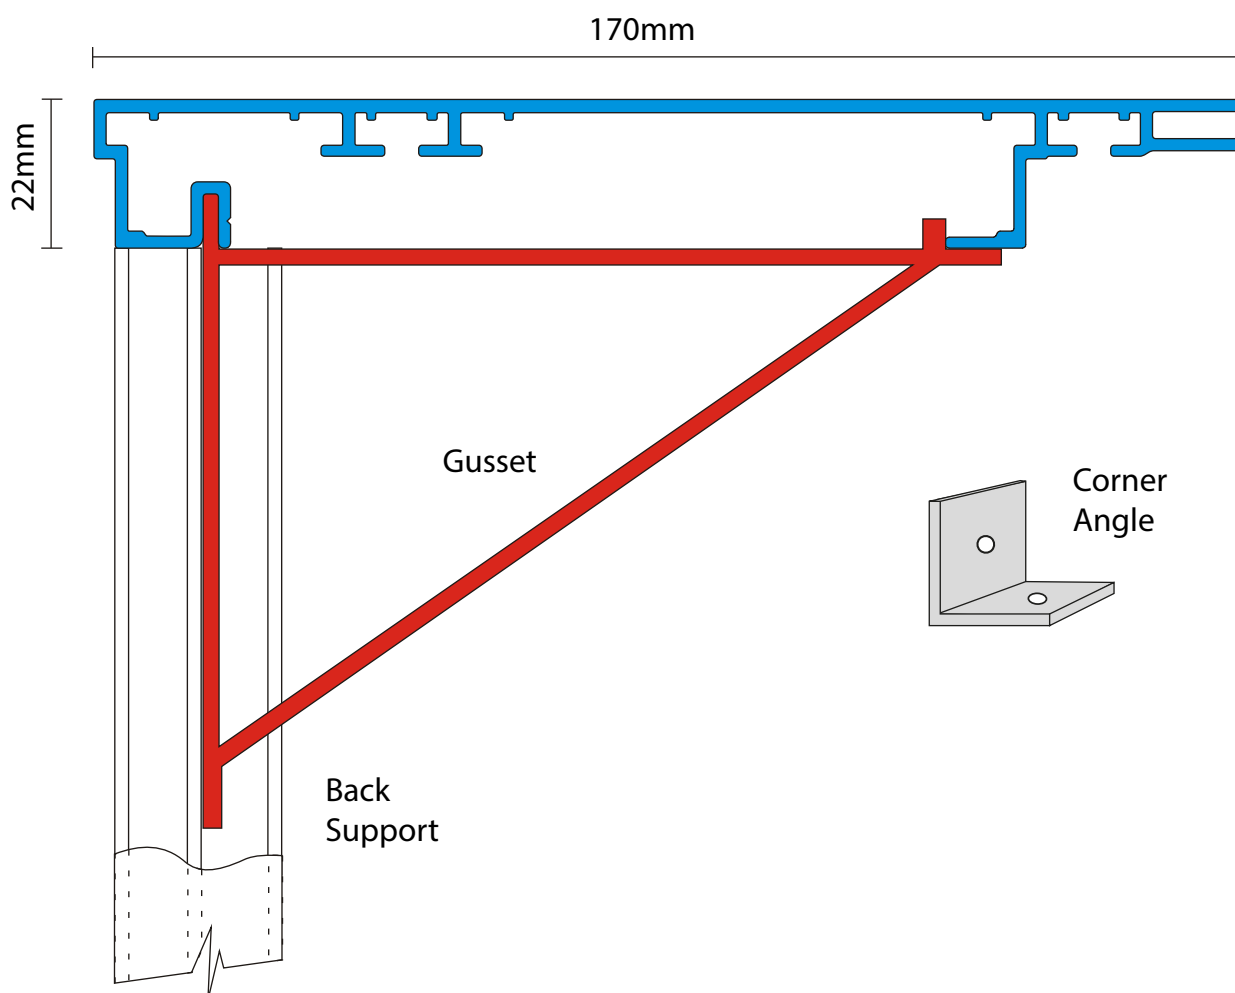

170mm Economy Profile

Priced to suit all budgets.

As this product is deeper, taking away the need to use dimmable lighting. Backlighting is achieved through standard fused gear trays, but opal polycarbonate is used as a diffuser and to ensure operator safety.