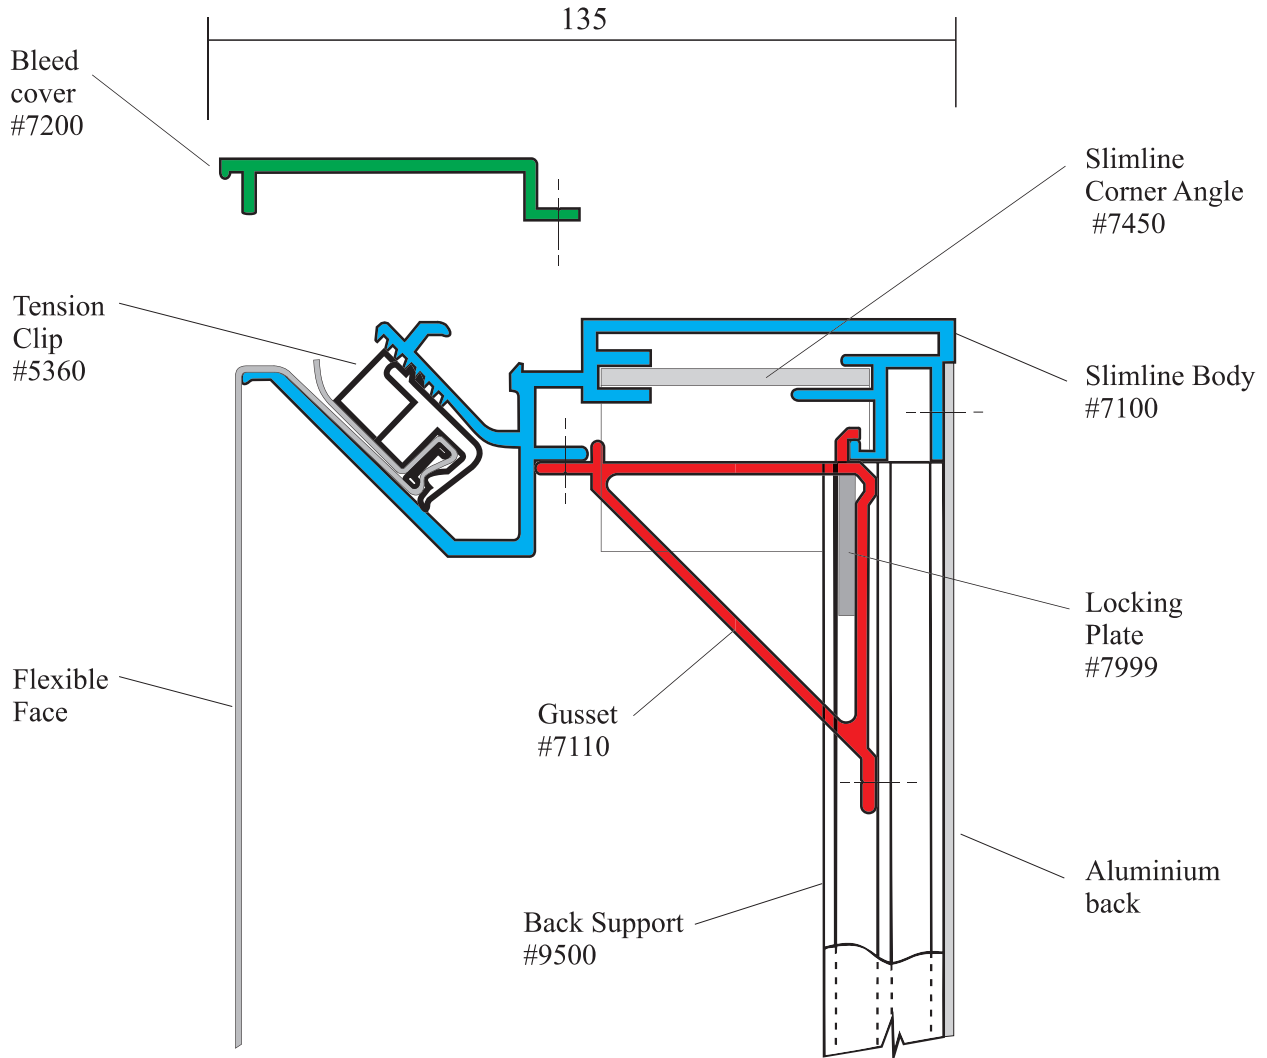

Econoflex Slimline Body #7100
(135 mm)
Assembly

Browning's
... a sign of good value

Econoflex Slimline Body #7100
(135 mm)

PROFILES

Slimline Body	#7100
Bleed cover	#7200
Back Support	#9500

COMPONENTS

Slimline Corner Angle	#7450
Gusset	#7110
Locking Plate	#7999
Tension Clip	#5360