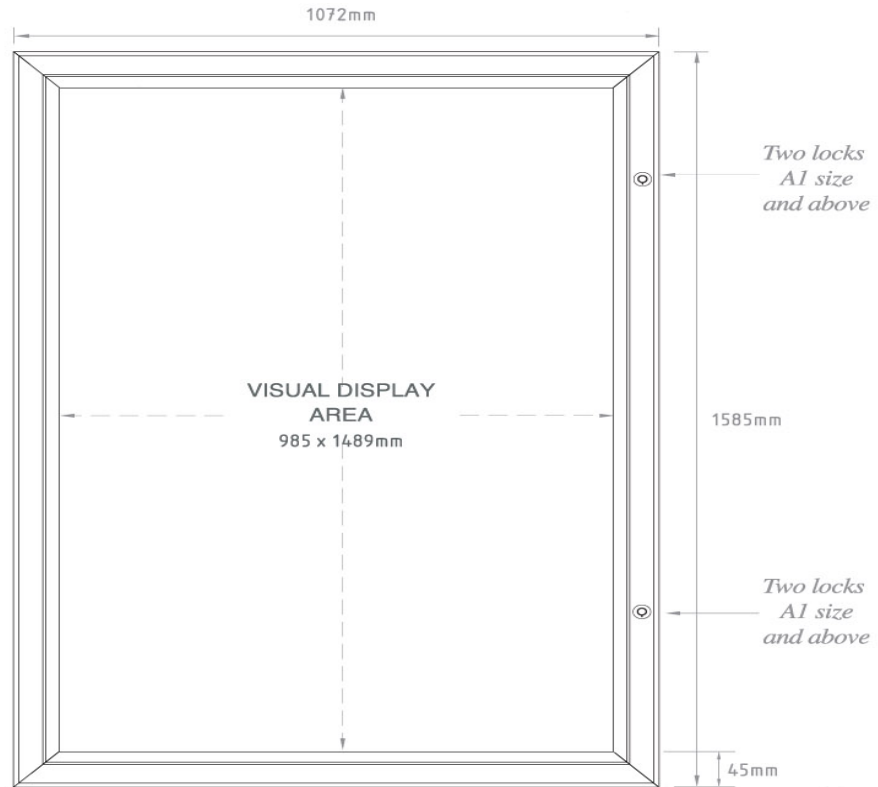

Slimlok Poster Frame

Browning's

... a sign of good value

PRODUCT SPEC: Internal/External use	
Slimlok poster frame	
POSTER SIZE A2 upwards.	PROFILE 45 x 25mm
GLAZING PANEL Permanently fixed 2mm thick clear PET	
BACK PANEL 3mm Correx / Pinboard backing	FRAME Aluminium
FRAME FINISH Anodised or Polyester powder coated.	

Cross section

Side Elevation

Front Elevation

Dimensions refer to 40"x60" poster size

Key Features

- Internal clips to hold poster in position.
- Hinged door with optional locking stays.
- Pinboard backing in place of correx and unit becomes an effective internal notice board / display cabinet.
- High security at minimal cost.
- Instruction supplied with each frame.