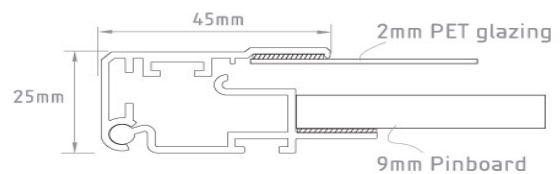

Pinboard backing option

Browning's Limited, 157 English Street, Hull, East Yorkshire, HU3 2BT

Tel: 01482 380900 Fax: 01482 380901

email: sales@browningltd.co.uk web: www.browningltd.co.uk