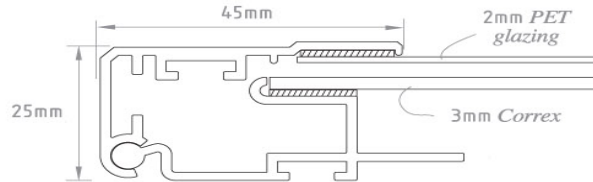

Slimlok Poster Frame

Browning's

... a sign of good value

PRODUCT SPEC: Internal/External use	
Slimlok poster frame	
POSTER SIZE A2 upwards.	PROFILE 45 x 25mm
GLAZING PANEL Permanently fixed 2mm thick clear PET	
BACK PANEL 3mm Correx / Pinboard backing	FRAME Aluminium
FRAME FINISH Anodised or Polyester powder coated.	

Cross section

Side Elevation

Front Elevation

Dimensions refer to 40"x60" poster size

Key Features

- Internal clips to hold poster in position.
- Hinged door with optional locking stays.
- Pinboard backing in place of correx and unit becomes an effective internal notice board / display cabinet.
- High security at minimal cost.
- Instruction supplied with each frame.