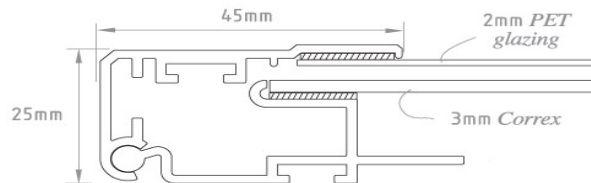

Slimlok Poster Frame

PRODUCT SPEC: Internal/External use	
Slimlok poster frame	
POSTER SIZE A2 upwards.	PROFILE 45 x 25mm
GLAZING PANEL Permanently fixed 2mm thick clear PET	
BACK PANEL 3mm Correx / Pinboard backing	FRAME Aluminium
FRAME FINISH Anodised or Polyester powder coated.	

Cross section

Side Elevation

Front Elevation

Dimensions refer to 40"x60" poster size

Key Features

- Internal clips to hold poster in position.
- Hinged door with optional locking stays.
- Pinboard backing in place of correx and unit becomes an effective internal notice board / display cabinet.
- High security at minimal cost.
- Instruction supplied with each frame.