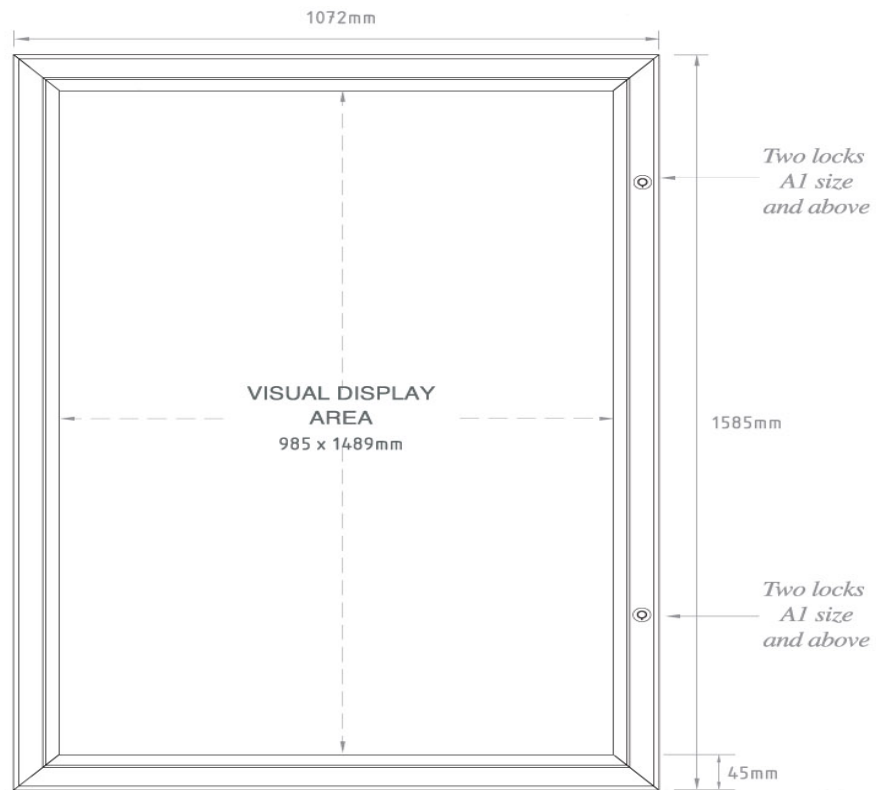

Slimlok Poster Frame

PRODUCT SPEC: Internal/External use	
Slimlok poster frame	
POSTER SIZE A2 upwards.	PROFILE 45 x 25mm
GLAZING PANEL Permanently fixed 2mm thick clear PET	
BACK PANEL 3mm Correx / Pinboard backing	FRAME Aluminium
FRAME FINISH Anodised or Polyester powder coated.	

Cross section

Side Elevation

Front Elevation

Dimensions refer to 40"x60" poster size

Key Features

- Internal clips to hold poster in position.
- Hinged door with optional locking stays.
- Pinboard backing in place of correx and unit becomes an effective internal notice board / display cabinet.
- High security at minimal cost.
- Instruction supplied with each frame.

Pinboard backing option